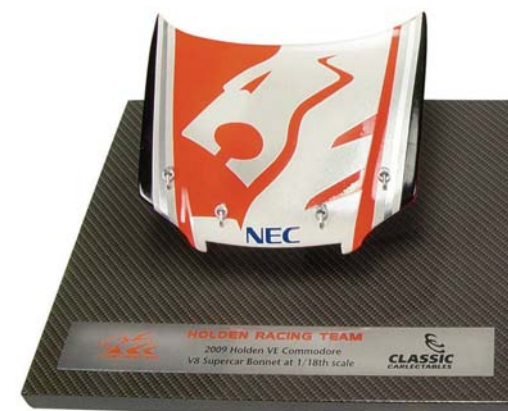

## Classic Carlectables

Code	18398
Scale	1/18
Description	Team Vodafone 2008 BF Falcon Bonnet
Due Date	December 2009
Price	\$41.95

Code	18399
Scale	1/18
Description	HRT 2009 VE Holden Commodore Bonnet
Due Date	1st Quarter 2010
Price	\$41.95