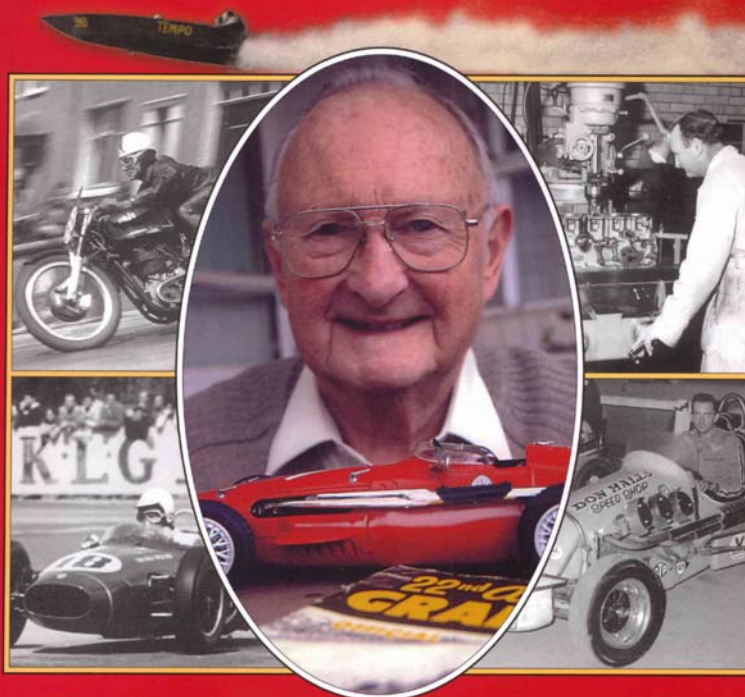

HOBBY SHOP

Both sides of the Fence

A life of preparing and racing motors

DON HALL ASM

Don has recently completed a book entitled "Both sides of the Fence" A life of preparing and racing motors. Don has had a long association with motor racing in Western Australia and we are proud to be able to offer his book for sale. The cost of the book is \$49.95 and would make a perfect Christmas gift for any motor sport fan.

On Saturday 30th October, Don will be at the shop from 11.00am to 12 noon to personally sign copies of his book.

On the same day we will also have some of the latest pre-release models from TWH the new Australian Drake Trailers with prime movers, on display in our new diecast display area.